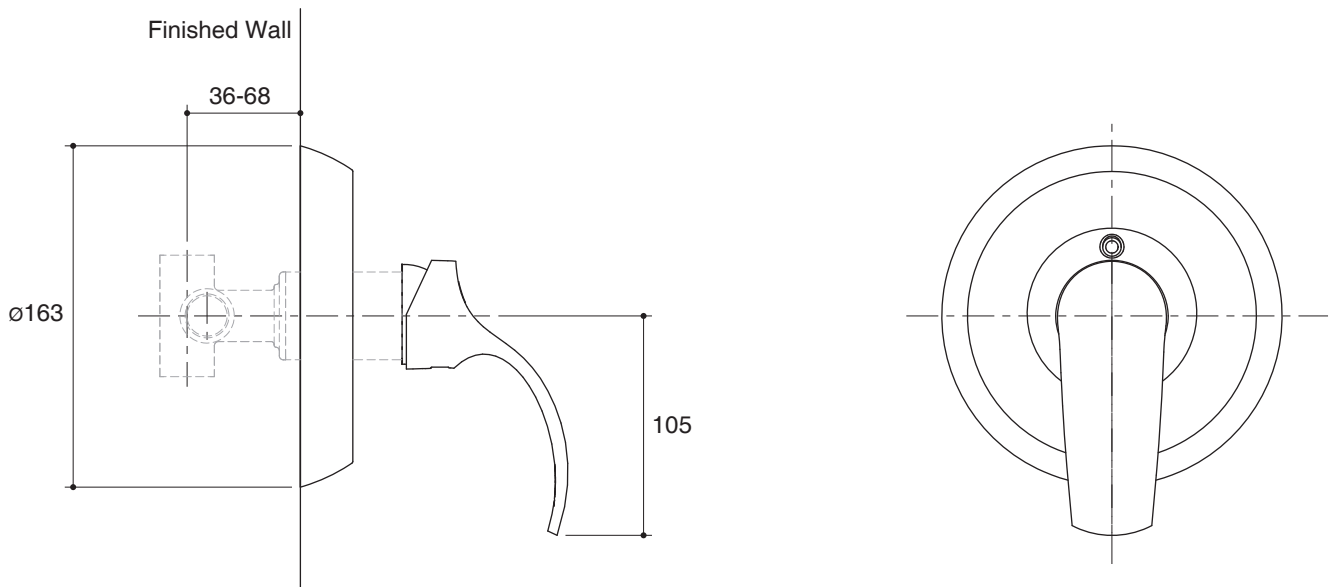

Features

- Brass construction
- Complements with Wave Suite
- Lever handle

RECESSED SHOWER TRIM K-9091X-4

Codes/Standards Applicable

Specified model meets or exceeds the following:

- None Applicable

Colors/Finishes

- CP: Polished Chrome

Accessories:

- CP: Polished Chrome

Specified Model

Model	Description	Color/Finished
K-9091X-4	Wave recessed shower trim	CP
Required Accessories		
K-11697X	Recessed valve system	CP

Product Specification:

The recessed shower trim shall be made of brass construction. Product shall complement with Wave suite. Product shall include lever handle. Faucet shall be Kohler Model K-9091X-4-CP.

WAVE

Installation Notes

Install this product according to the installation guide.

Dimensions are approximate.
Unit: mm

Product Diagram

คุณลักษณะ

- ผลิตจากทองเหลือง
- เหมาะกับก๊อกน้ำชุด เวฟ
- มือบิดแบบก้านโยก

เฉพาะฝาดรอปวาล์วผสมฝิ่งกำแพงยื่นอาบ K-9091X-4